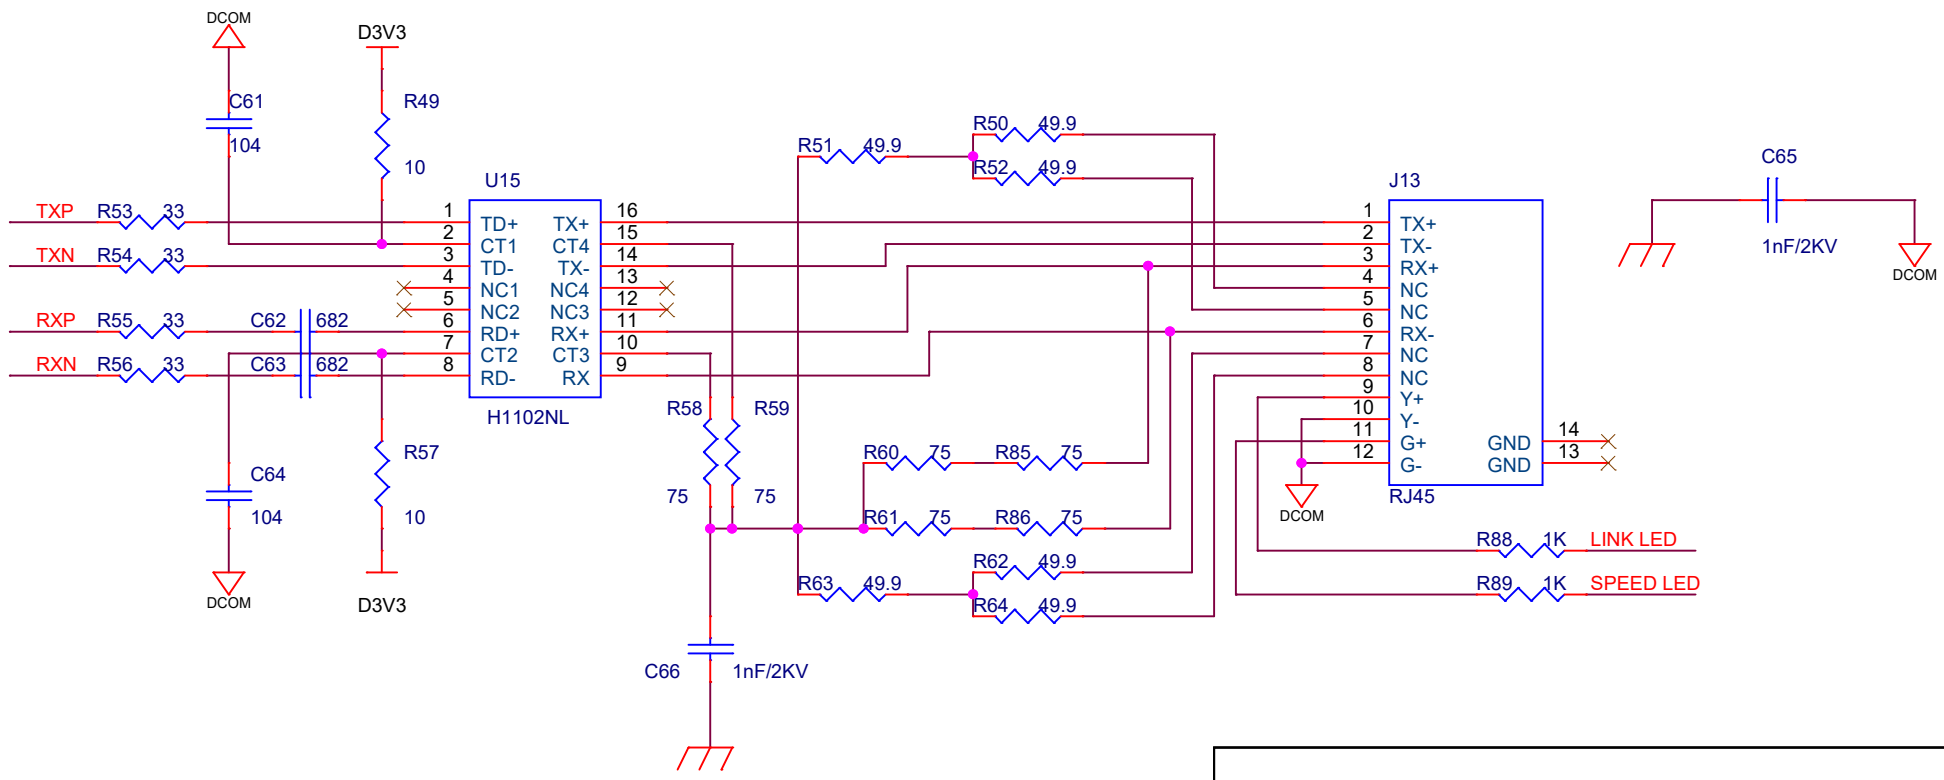

Title		
<Title>		
Size	Document Number	Rev
A	<Doc>	<RevCode>
Date:	Monday, June 12, 2017	Sheet 6 of 12