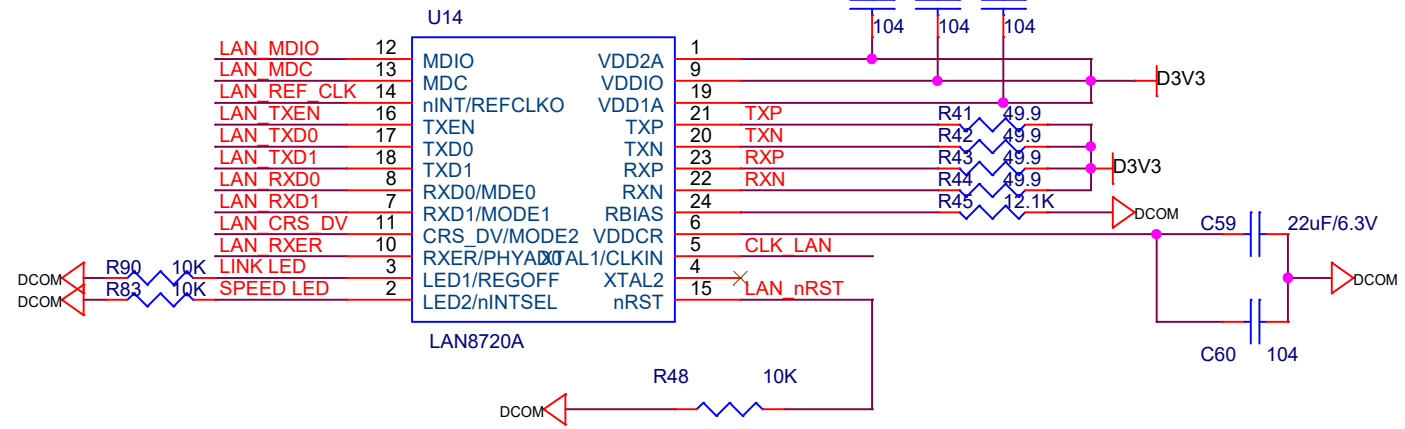

Title		
<Title>		
Size	Document Number	Rev
A	<Doc>	<RevCode>
Date:	Monday, June 12, 2017	Sheet 6 of 12