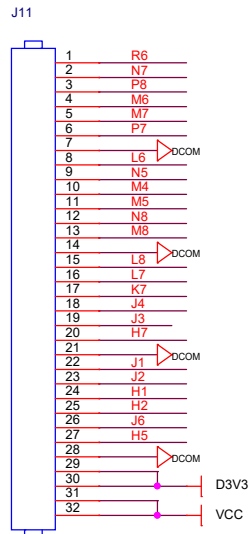

W9825G6JB

Title		
iCore3		
Size	Document Number	Rev
A	4_SDRAM	0
Date:	Monday, June 12, 2017	Sheet 7 of 12

HEADER 32

Title		
<Title>		
Size	Document Number	Rev
A	<Doc>	<RevCode>
Date:	Monday, June 12, 2017	Sheet 8 of 12

Title		
<Title>		
Size	Document Number	Rev
B	<Doc>	<RevCode>
Date:	Monday, June 12, 2017	Sheet 10 of 12

Title		<Title>
Size	Document Number	Rev
B	<Doc>	0
Date:	Monday, June 12, 2017	Sheet 11 of 12

HEADER 32

HEADER 32

HEADER 32

Title		
<Title>		
Size	Document Number	Rev
B	<Doc>	<RevCode>
Date:	Monday, July 10, 2017	Sheet 12 of 12