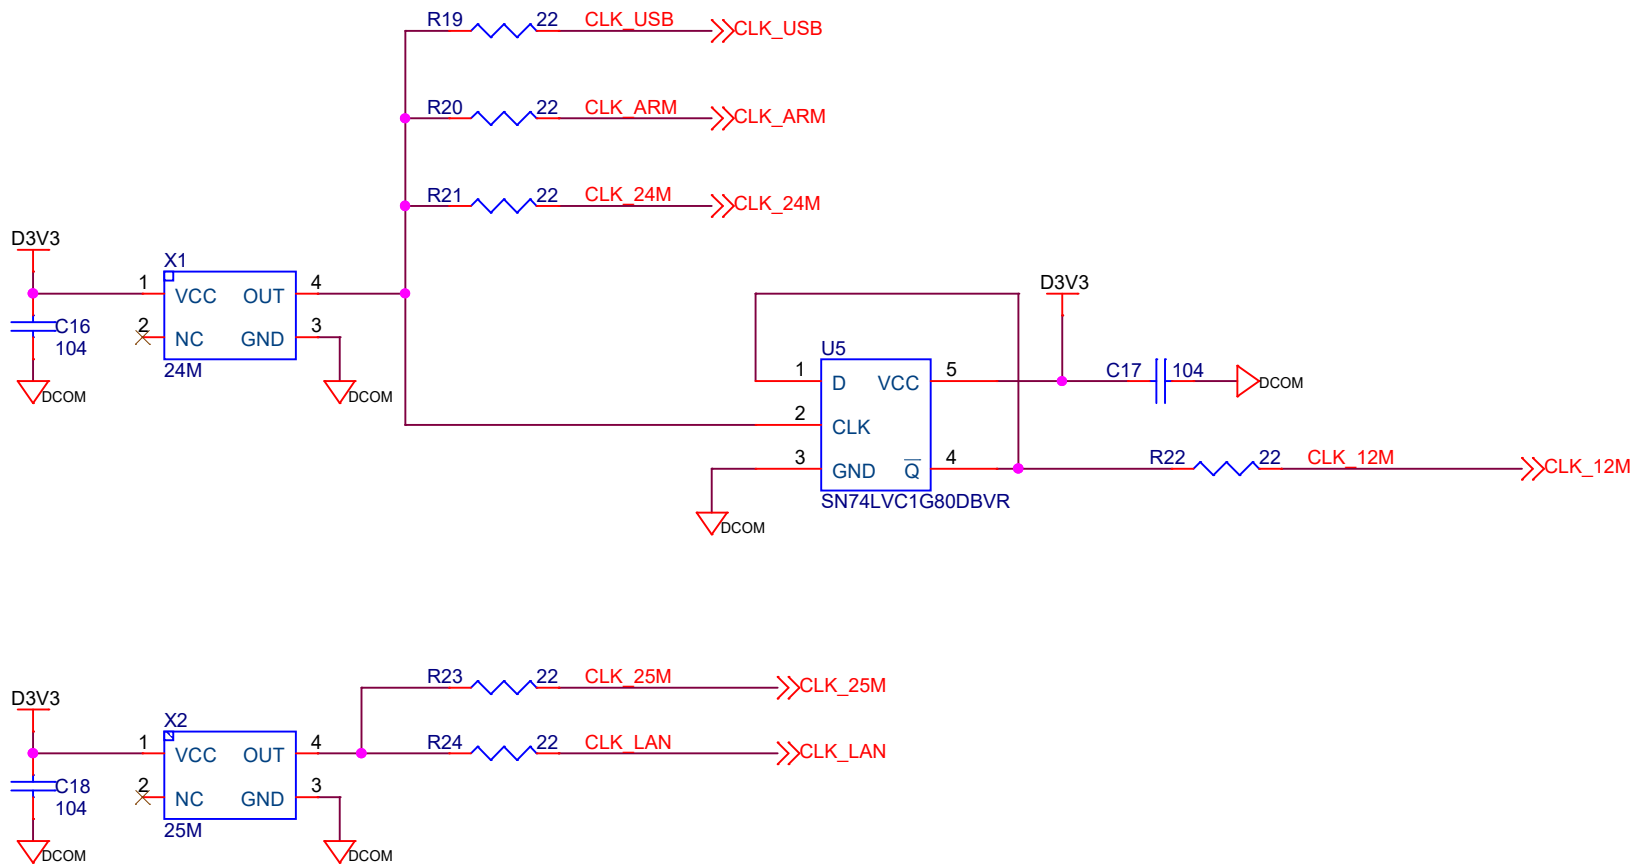

Title		
<Title>		
Size	Document Number	Rev
B	<Doc>	0
Date:	Monday, June 12, 2017	Sheet 2 of 12

Title		
<Title>		
Size	Document Number	Rev
A	<Doc>	0
Date:	Monday, June 12, 2017	Sheet 3 of 12

CLK\_USB >> CLK\_USB  
 USB\_NXT >> USB\_NXT  
 USB\_DIR >> USB\_DIR  
 USB\_STP >> USB\_STP  
 USB\_CLK >> USB\_CLK  
 USBD[0..7] >> USBD[0..7]

W9825G6JB

Title		
iCore3		
Size	Document Number	Rev
A	4_SDRAM	0
Date:	Monday, June 12, 2017	Sheet 7 of 12

HEADER 32

Title		
<Title>		
Size	Document Number	Rev
A	<Doc>	<RevCode>
Date:	Monday, June 12, 2017	Sheet 8 of 12