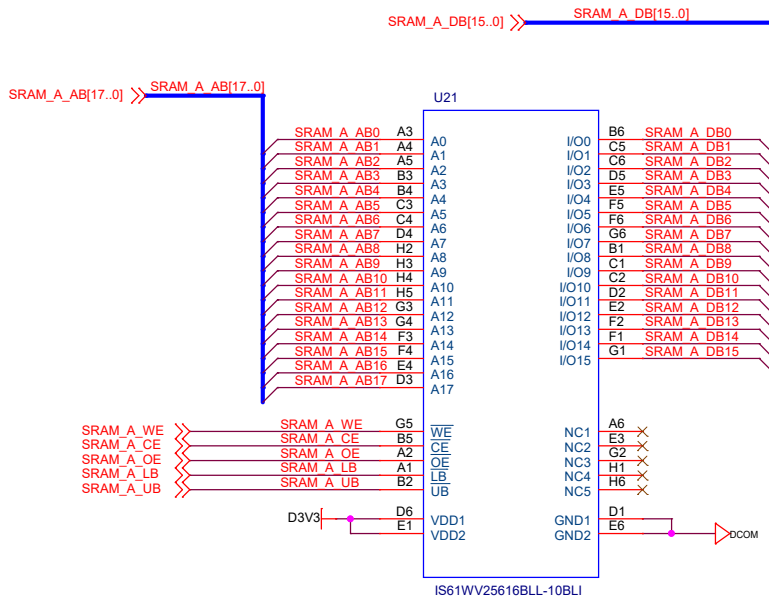

W9825G6JB

Title		
iCore3		
Size	Document Number	Rev
A	4_SDRAM	0
Date:	Monday, June 12, 2017	Sheet 7 of 12

HEADER 32

Title		
<Title>		
Size	Document Number	Rev
A	<Doc>	<RevCode>
Date:	Monday, June 12, 2017	Sheet 8 of 12