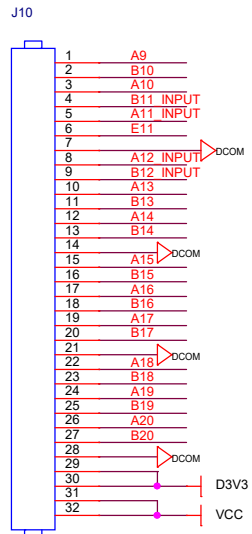

W9825G6JB

Title		
iCore3		
Size	Document Number	Rev
A	4_SDRAM	0
Date:	Monday, June 12, 2017	Sheet 7 of 12

HEADER 32

Title		
<Title>		
Size	Document Number	Rev
A	<Doc>	<RevCode>
Date:	Monday, June 12, 2017	Sheet 8 of 12

Title		
<Title>		
Size	Document Number	Rev
B	<Doc>	<RevCode>
Date:	Monday, June 12, 2017	Sheet 10 of 12

Title		<Title>
Size	Document Number	Rev
B	<Doc>	0
Date:	Monday, June 12, 2017	Sheet 11 of 12

HEADER 32

HEADER 32

HEADER 32

Title		
<Title>		
Size	Document Number	Rev
B	<Doc>	<RevCode>
Date:	Monday, July 10, 2017	Sheet 12 of 12