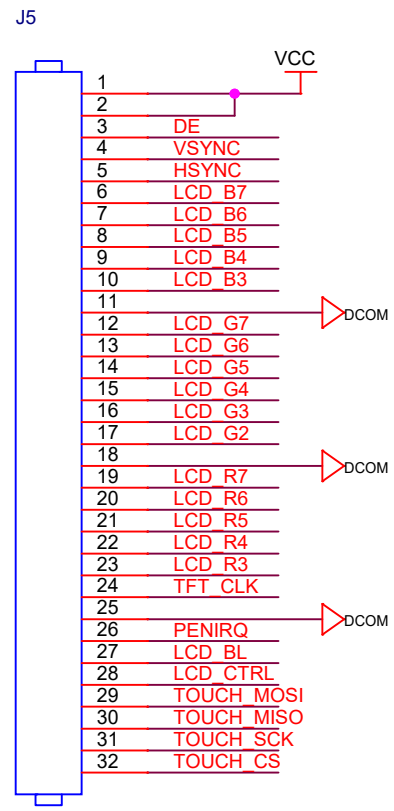

Title		
<Title>		
Size	Document Number	Rev
B	<Doc>	0
Date:	Monday, June 12, 2017	Sheet 2 of 12

Title		
<Title>		
Size	Document Number	Rev
A	<Doc>	0
Date:	Monday, June 12, 2017	Sheet 3 of 12

CLK\_USB >> CLK\_USB  
 USB\_NXT >> USB\_NXT  
 USB\_DIR >> USB\_DIR  
 USB\_STP >> USB\_STP  
 USB\_CLK >> USB\_CLK  
 USBD[0..7] >> USBD[0..7]

Title		
<Title>		
Size	Document Number	Rev
A	<Doc>	<RevCode>
Date:	Monday, June 12, 2017	Sheet 5 of 12

Title		
<Title>		
Size	Document Number	Rev
A	<Doc>	<RevCode>
Date:	Monday, June 12, 2017	Sheet 6 of 12

W9825G6JB

Title		
iCore3		
Size	Document Number	Rev
A	4_SDRAM	0
Date:	Monday, June 12, 2017	Sheet 7 of 12

HEADER 32

Title		
<Title>		
Size	Document Number	Rev
A	<Doc>	<RevCode>
Date:	Monday, June 12, 2017	Sheet 8 of 12

Title		
<Title>		
Size	Document Number	Rev
B	<Doc>	<RevCode>
Date:	Monday, June 12, 2017	Sheet 10 of 12

Title		<Title>
Size	Document Number	Rev
B	<Doc>	0
Date:	Monday, June 12, 2017	Sheet 11 of 12

HEADER 32