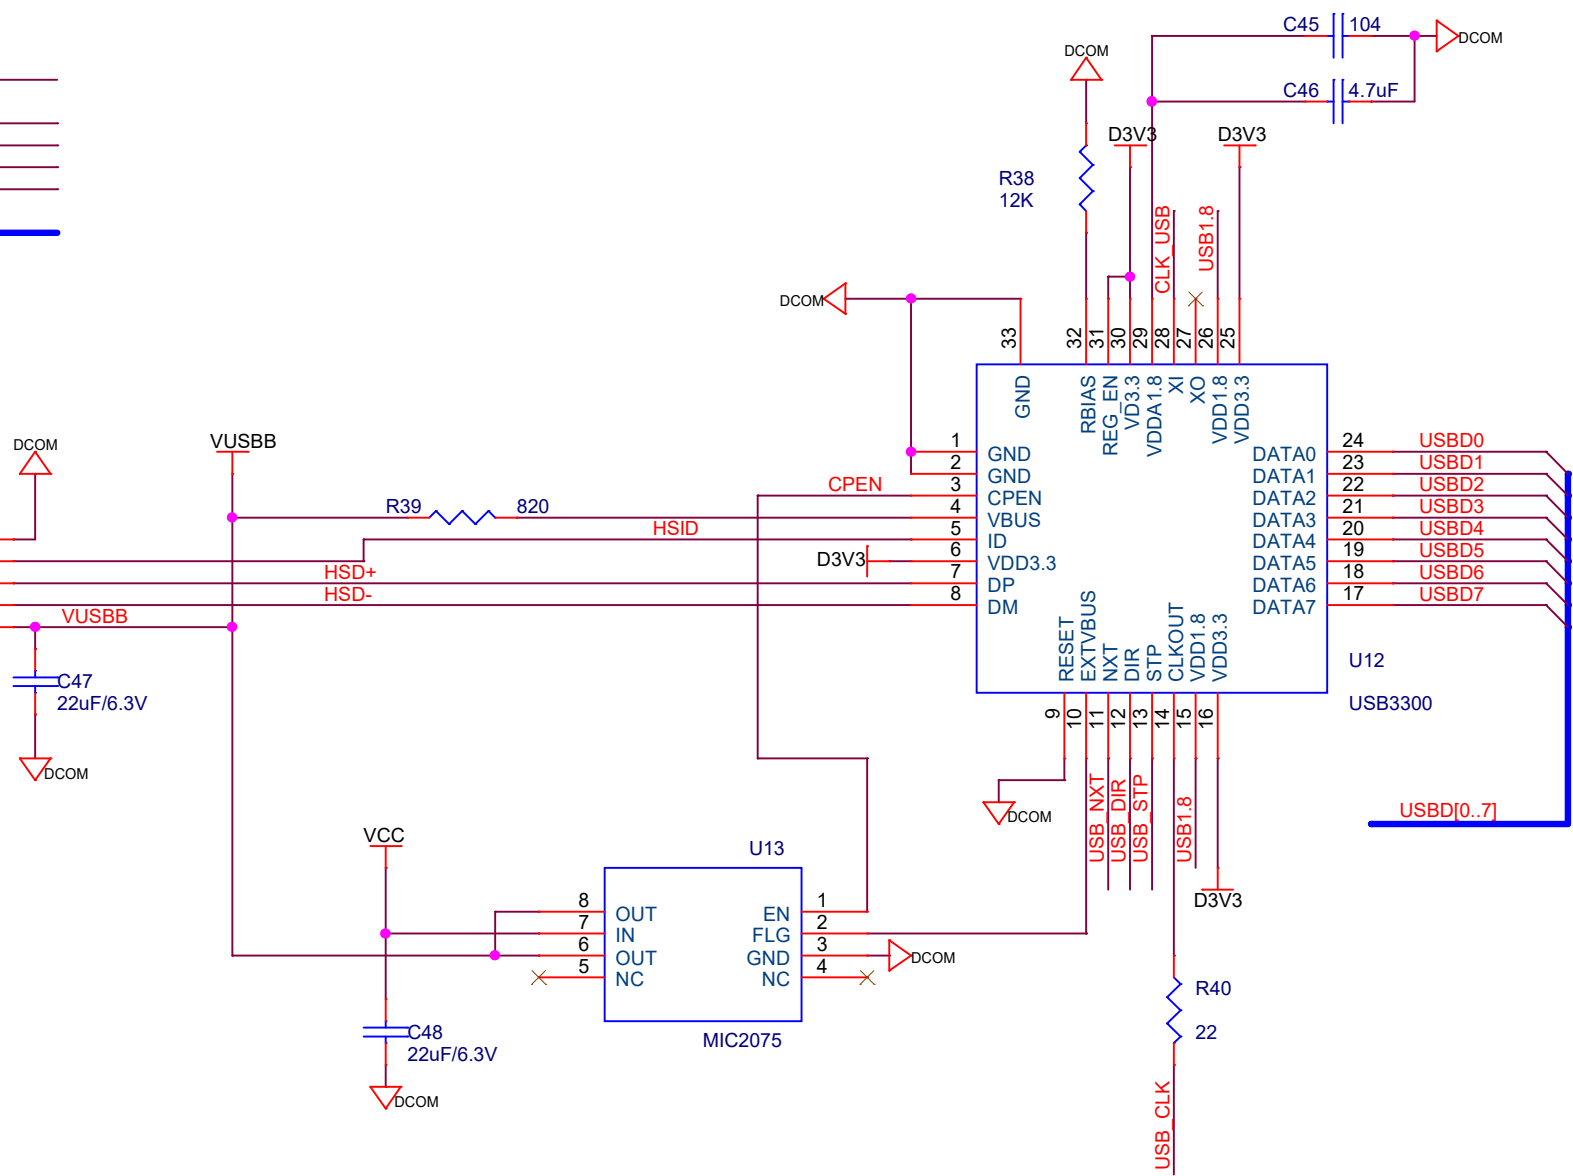

Title		
<Title>		
Size	Document Number	Rev
B	<Doc>	0
Date:	Monday, June 12, 2017	Sheet 2 of 12

Title		
<Title>		
Size	Document Number	Rev
A	<Doc>	0
Date:	Monday, June 12, 2017	Sheet 3 of 12

CLK\_USB >> CLK\_USB  
 USB\_NXT >> USB\_NXT  
 USB\_DIR >> USB\_DIR  
 USB\_STP >> USB\_STP  
 USB\_CLK >> USB\_CLK  
 USBD[0..7] >> USBD[0..7]

W9825G6JB

Title		
iCore3		
Size	Document Number	Rev
A	4_SDRAM	0
Date:	Monday, June 12, 2017	Sheet 7 of 12

HEADER 32

Title		
<Title>		
Size	Document Number	Rev
A	<Doc>	<RevCode>
Date:	Monday, June 12, 2017	Sheet 8 of 12