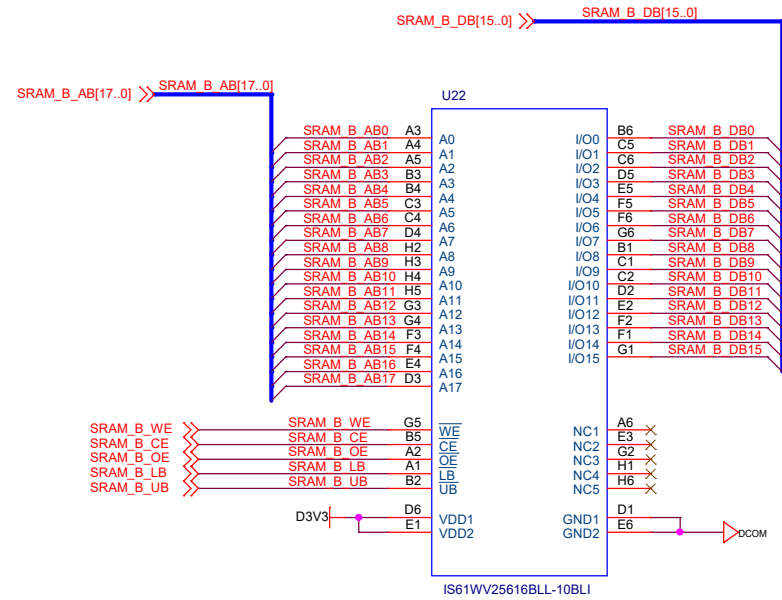

W9825G6JB

Title		
iCore3		
Size	Document Number	Rev
A	4_SDRAM	0
Date:	Monday, June 12, 2017	Sheet 7 of 12

HEADER 32

Title		
<Title>		
Size	Document Number	Rev
A	<Doc>	<RevCode>
Date:	Monday, June 12, 2017	Sheet 8 of 12