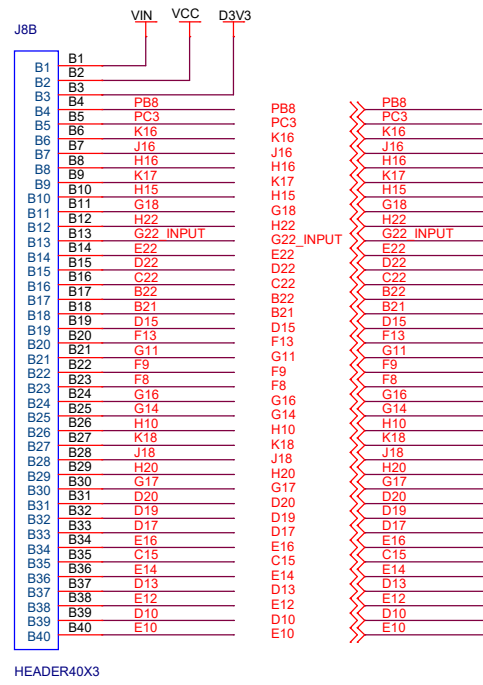

W9825G6JB

Title		
iCore3		
Size	Document Number	Rev
A	4_SDRAM	0
Date:	Monday, June 12, 2017	Sheet 7 of 12

HEADER 32

Title		
<Title>		
Size	Document Number	Rev
A	<Doc>	<RevCode>
Date:	Monday, June 12, 2017	Sheet 8 of 12

Title		
<Title>		
Size	Document Number	Rev
B	<Doc>	<RevCode>
Date:	Monday, June 12, 2017	Sheet 10 of 12

Title		<Title>
Size	Document Number	Rev
B	<Doc>	0
Date:	Monday, June 12, 2017	Sheet 11 of 12

HEADER 32