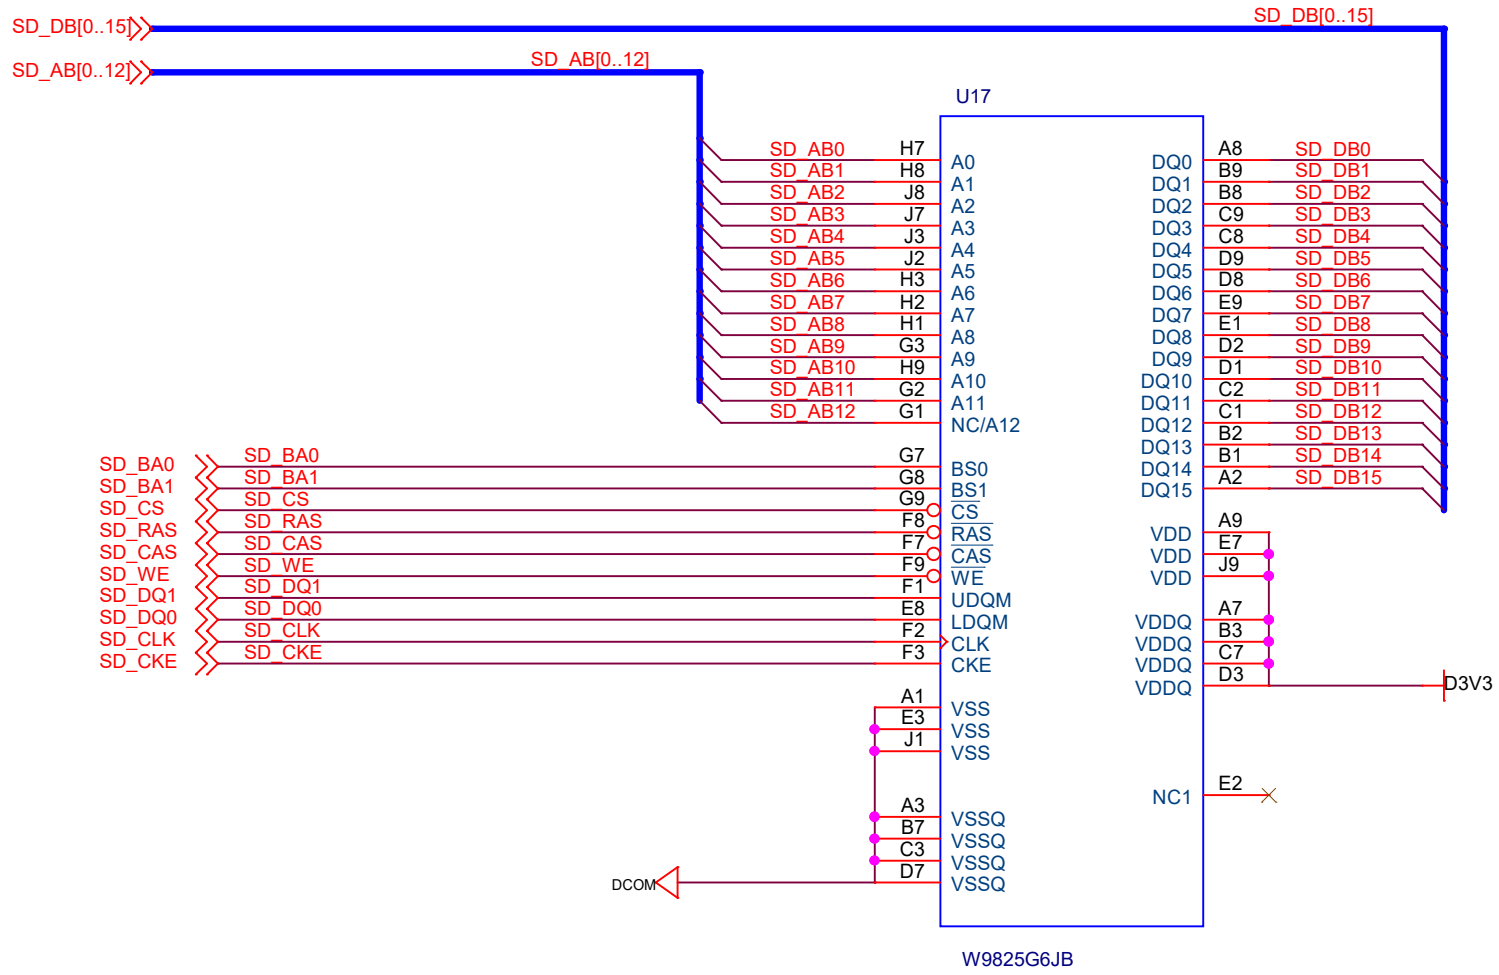

Title		
<Title>		
Size	Document Number	Rev
B	<Doc>	0
Date:	Monday, June 12, 2017	Sheet 2 of 12

Title		
<Title>		
Size	Document Number	Rev
A	<Doc>	0
Date:	Monday, June 12, 2017	Sheet 3 of 12

CLK\_USB >> CLK\_USB  
 USB\_NXT >> USB\_NXT  
 USB\_DIR >> USB\_DIR  
 USB\_STP >> USB\_STP  
 USB\_CLK >> USB\_CLK  
 USBD[0..7] >> USBD[0..7]

W9825G6JB

Title		
iCore3		
Size	Document Number	Rev
A	4_SDRAM	0
Date:	Monday, June 12, 2017	Sheet 7 of 12

HEADER 32

Title		
<Title>		
Size	Document Number	Rev
A	<Doc>	<RevCode>
Date:	Monday, June 12, 2017	Sheet 8 of 12