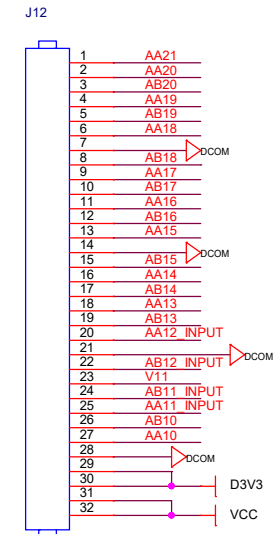

W9825G6JB

Title		
iCore3		
Size	Document Number	Rev
A	4_SDRAM	0
Date:	Monday, June 12, 2017	Sheet 7 of 12

HEADER 32

Title		
<Title>		
Size	Document Number	Rev
A	<Doc>	<RevCode>
Date:	Monday, June 12, 2017	Sheet 8 of 12

Title		
<Title>		
Size	Document Number	Rev
B	<Doc>	<RevCode>
Date:	Monday, June 12, 2017	Sheet 10 of 12

Title		<Title>
Size	Document Number	Rev
B	<Doc>	0
Date:	Monday, June 12, 2017	Sheet 11 of 12

HEADER 32

HEADER 32

HEADER 32

Title		
<Title>		
Size	Document Number	Rev
B	<Doc>	<RevCode>
Date:	Monday, July 10, 2017	Sheet 12 of 12