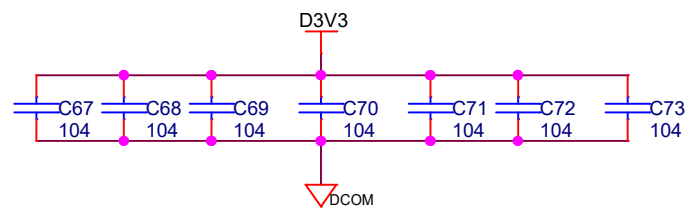

W9825G6JB

Title		
iCore3		
Size	Document Number	Rev
A	4_SDRAM	0
Date:	Monday, June 12, 2017	Sheet 7 of 12

HEADER 32

Title		
<Title>		
Size	Document Number	Rev
A	<Doc>	<RevCode>
Date:	Monday, June 12, 2017	Sheet 8 of 12